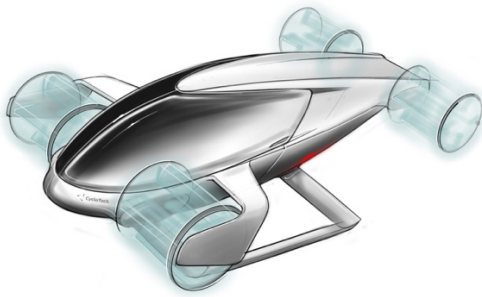

# CycloTech

R.EVOLUTION OF MOTION

## FACTSHEET AIRTAXI

**CycloTech** full-electric  
4-seater Airtaxi

MTOW	2,200kg
Payload	400kg
Length	7m
Width	5m
Range	85km
Flight time	40min
Cruise Speed	150km/h
Rotors	4
Hover Thrust	30,000N
Drive Power	1,660kW
Battery	760kg @ 0.23kWh/kg
Rotor dimension	1.2m x 1.2m
Rotation speed	1.600rpm